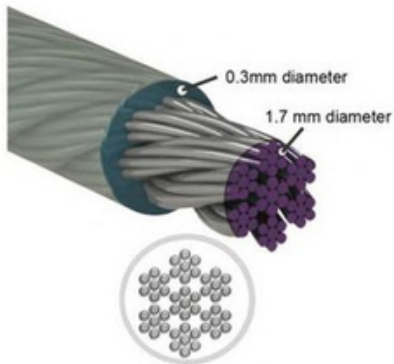

TECHNICAL SPECIFICATIONS