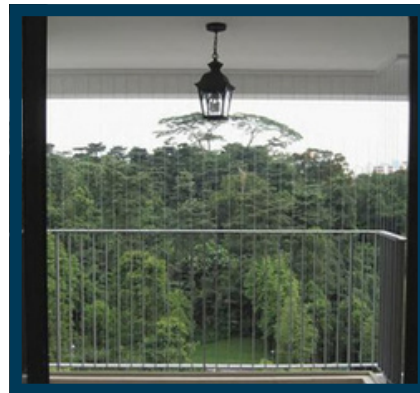

TYPES OF BALCONY INSTALLATION

L SHAPE BALCONY

STRAIGHT BALCONY

C SHAPE BALCONY

U SHAPE BALCONY

WINDOW INSTALLATION

Windows are the most important openings in a built structure as they allow natural light and ventilation inside the building keeping it fresh.

People feel restricted to open the windows these days due to multiple reasons and mostly pigeons.

Similarly applying MS Grilles will obstruct the view as well as disrupt the look of the structure.

For all such problems invisible grilles is the best option.